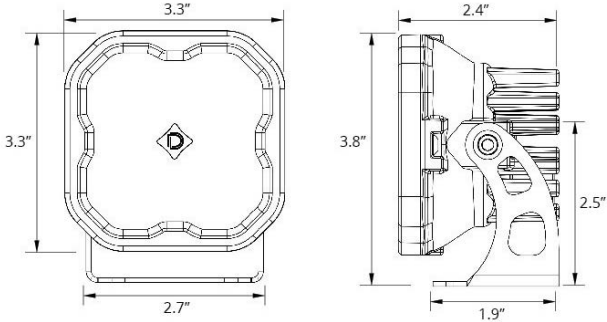

Output

Driving

Fog/Wide

Flood

Spot

Combo

A - lux at 10 meters
B - Distance (m) with 1 lux
C - Distance (m) with .25 lux

SS3 SPORT						SS3 PRO					
		A	B	C			A	B	C		
Lens Color/Optics	cd*	Illuminance (lx)	Distance (m)		SKU	cd*	Illuminance (lx)	Distance (m)		SKU	
White Driving	54,700	547	234	470	DD6120	66,500	665	258	520	DD6128	
White Flood	1,750	18	42	80	DD6121	3,100	31	56	110	DD6129	
White Fog	10,600	106	103	210	DD6122	11,900	119	109	220	DD6130	
White Spot	151,000	1510	389	780	DD6123	131,500	1315	363	730	DD6131	
White Combo	31,500	315	177	350	DD6479	35,100	351	187	370	DD6481	
Yellow Driving	53,500	535	231	460	DD6124	60,900	609	247	490	DD6132	
Yellow Flood	1,600	16	40	80	DD6125	2,850	29	53	110	DD6133	
Yellow Fog	9,050	91	95	190	DD6126	10,900	109	104	210	DD6134	
Yellow Spot	149,000	1490	386	770	DD6127	118,500	1185	344	690	DD6135	
Yellow Combo	28,100	281	168	340	DD6480	33,406	334	183	370	DD6482	
* PEAK BEAM INTENSITY Measured Output Output Color White 1,520 lumens White 6000K White Yellow 1,300 lumens Yellow 3000K Yellow						* PEAK BEAM INTENSITY Measured Output Output Color White 3,000 lumens White 6000K White Yellow 2,700 lumens Yellow 3000K Yellow					

SS3 Max data available at www.diodedynamics.com