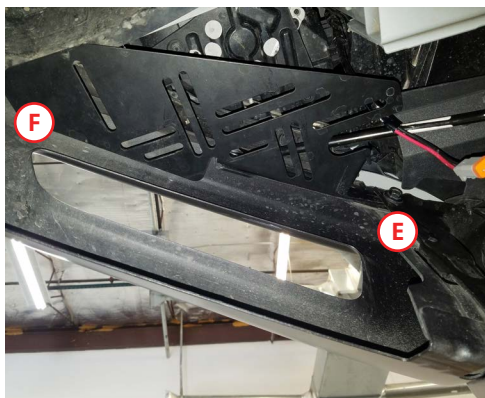

## 2017+ Ford Raptor Stage Series Lightbar Fog Light Kit Installation Guide

Thank you for your purchase of this custom-designed bracket for your 2017+ Ford Raptor! This kit utilizes both the factory and included hardware to mount the bracket to the vehicle.

**Tools Needed:** 8mm, 10mm, 13mm sockets, ratchet, socket extension, 4mm Allen key

1. Using a 13mm socket, loosen screw **A**. Do not fully remove the screw. Next, remove screw **B**.
2. Using an 8mm socket, loosen screw **C** from the strut. Do not fully remove the screw. After that, remove screw **D** from the strut.

*See back for further instructions.*

3. Slide the bracket in-between the bumper and the support (E). Using the stock mounting points, replace the original 13mm screw, only hand-tightening it.

4. Slide the other side of the bracket between the strut and the bumper (F). Using the stock mounting points, use the included M6 screw, only hand-tightening it.

5. Tighten the screws that were hand-tightened and retighten the screws that were loosened to secure the bracket.

6. Using the included hardware, attach your light bar to the included bracket and then attach it to the base bracket.