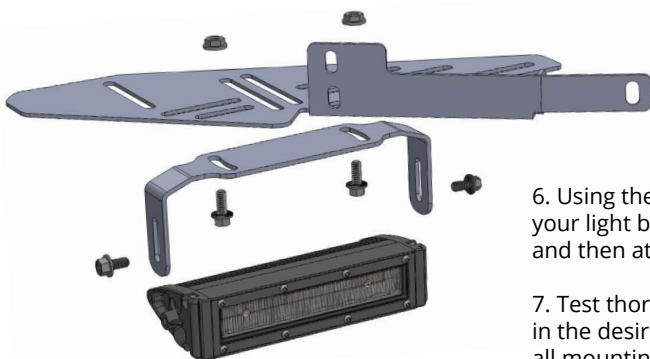

**Tools Needed:** 8mm, 10mm, 13mm sockets, ratchet, socket extension, 4mm Allen key

1. Using a 13mm socket, loosen screw **A**. Do not fully remove the screw. Next, remove screw **B**.
2. Using an 8mm socket, loosen screw **C** from the strut. Do not fully remove the screw. After that, remove screw **D** from the strut.

*See back for further instructions.*

3. Slide the bracket in-between the bumper and the support (E). Using the stock mounting points, replace the original 13mm screw, only hand-tightening it.

4. Slide the other side of the bracket between the strut and the bumper (F). Using the stock mounting points, use the included M6 screw, only hand-tightening it.

5. Tighten the screws that were hand-tightened and retighten the screws that were loosened to secure the bracket.

6. Using the included hardware, attach your light bar to the included bracket and then attach it to the base bracket.