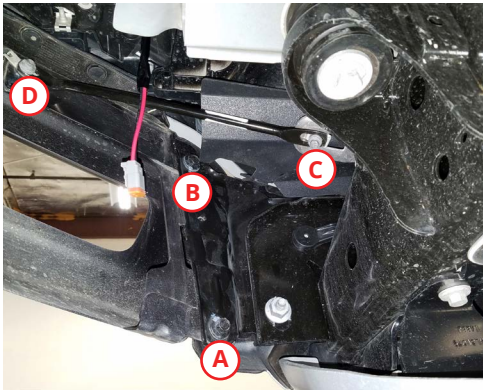

**Tools Needed:** 8mm, 10mm, 13mm sockets, ratchet, socket extension, 4mm Allen key

1. Using a 13mm socket, loosen screw **A**. Do not fully remove the screw. Next, remove screw **B**.
2. Using an 8mm socket, loosen screw **C** from the strut. Do not fully remove the screw. After that, remove screw **D** from the strut.

*See back for further instructions.*

3. Slide the bracket in-between the bumper and the support (E). Using the stock mounting points, replace the original 13mm screw, only hand-tightening it.

4. Slide the other side of the bracket between the strut and the bumper (F). Using the stock mounting points, use the included M6 screw, only hand-tightening it.

5. Tighten the screws that were hand-tightened and retighten the screws that were loosened to secure the bracket.

6. Using the included hardware, attach your light bar to the included bracket and then attach it to the base bracket.