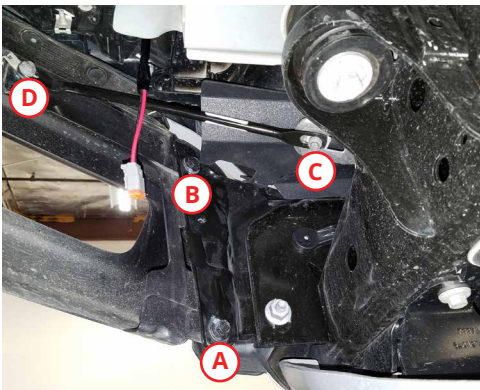

Tools Needed: 8mm and 13mm socket wrench

1. Using a 13mm socket, loosen screw **A**. Do not fully remove the screw. Next, remove screw **B**.
2. Using an 8mm socket, loosen screw **C** from the strut. Do not fully remove the screw. After that, remove screw **D** from the strut.

See back for further instructions.

3. Slide the bracket in-between the bumper and the support (E). Using the stock mounting points, replace the original 13mm screw, only hand-tightening it.

4. Slide the other side of the bracket between the strut and the bumper (F). Using the stock mounting points, replace the original 8mm screw, only hand-tightening it.

5. Tighten the screws that were hand-tightened and retighten the screws that were loosened to secure the bracket.

6. Using the included hardware, attach your light bar or pods to the included bracket and then attach it to the base bracket.