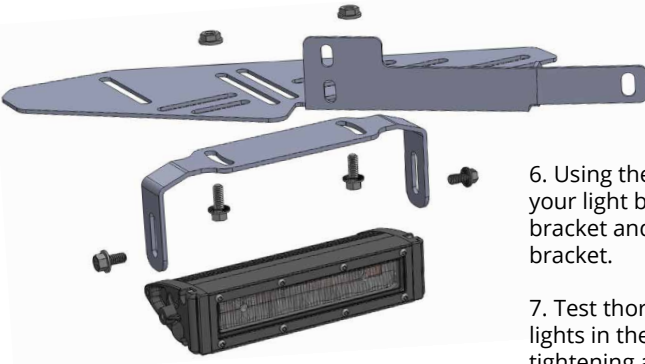

DIODE DYNAMICS

PERFORMANCE LIGHTING TECHNOLOGY

2017+ Ford Raptor Fog Light Mounting Bracket Installation Guide

Thank you for your purchase of this custom-designed bracket for your 2017+ Ford Raptor! This kit utilizes both the factory and included hardware to mount the bracket to the vehicle.

Tools Needed: 8mm and 13mm socket wrench

1. Using a 13mm socket, loosen screw **A**. Do not fully remove the screw. Next, remove screw **B**.
2. Using an 8mm socket, loosen screw **C** from the strut. Do not fully remove the screw. After that, remove screw **D** from the strut.

See back for further instructions.

3. Slide the bracket in-between the bumper and the support (E). Using the stock mounting points, replace the original 13mm screw, only hand-tightening it.

4. Slide the other side of the bracket between the strut and the bumper (F). Using the stock mounting points, replace the original 8mm screw, only hand-tightening it.

5. Tighten the screws that were hand-tightened and retighten the screws that were loosened to secure the bracket.

6. Using the included hardware, attach your light bar or pods to the included bracket and then attach it to the base bracket.