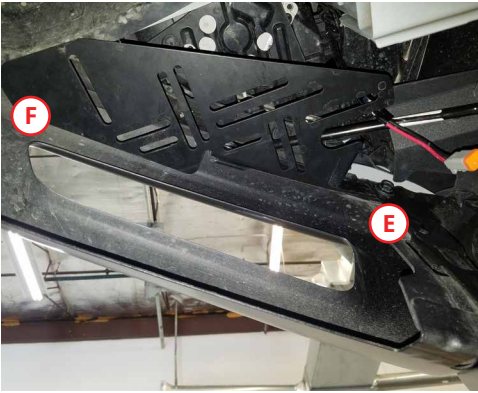

DIODE DYNAMICS

PERFORMANCE LIGHTING TECHNOLOGY

2017+ Ford Raptor Fog Light Mounting Bracket Installation Guide

Thank you for your purchase of this custom-designed bracket for your 2017+ Ford Raptor! This kit utilizes both the factory and included hardware to mount the bracket to the vehicle.

Tools Needed: 8mm and 13mm socket wrench

1. Using a 13mm socket, loosen screw **A**. Do not fully remove the screw. Next, remove screw **B**.
2. Using an 8mm socket, loosen screw **C** from the strut. Do not fully remove the screw. After that, remove screw **D** from the strut.

See back for further instructions.

3. Slide the bracket in-between the bumper and the support (E). Using the stock mounting points, replace the original 13mm screw, only hand-tightening it.

4. Slide the other side of the bracket between the strut and the bumper (F). Using the stock mounting points, replace the original 8mm screw, only hand-tightening it.

5. Tighten the screws that were hand-tightened and retighten the screws that were loosened to secure the bracket.

6. Using the included hardware, attach your light bar or pods to the included bracket and then attach it to the base bracket.